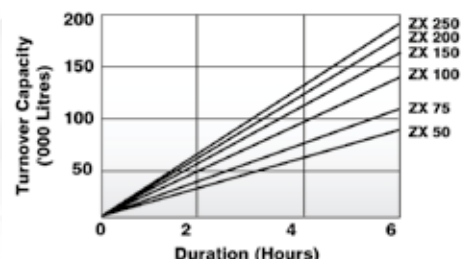

## AUTOMATIC AIR BLEED

Manual air bleeding is no longer necessary. The ZX cartridge filter has a built in automatic air bleed system. The 50mm water connections glue in for fast installation and has the capacity to handle high flow rates.

## SMART EFFICIENCY

The ZX cartridge filter reduces maintenance while saving thousands of litres of water every year. It takes just 100 litres of water to clean the antimicrobial elements instead of backwashing thousands of litres to clean a sand filter. The ZX cartridge filter makes it easier to be responsible with water. Visit [astralpool.com.au](http://astralpool.com.au) for further information.

## SPECIFICATIONS

Model	Flow Rate	Filter Area	Max Pressure	Weight	Height
ZX 50 Cartridge Filter	225 lpm	4.7m <sup>2</sup>	300	7.0kg	510mm
ZX 75 Cartridge Filter	290 lpm	7.0m <sup>2</sup>	300	8.0kg	510mm
ZX 100 Cartridge Filter	375 lpm	9.4m <sup>2</sup>	300	15.5kg	710mm
ZX 150 Cartridge Filter	445 lpm	14.0m <sup>2</sup>	300	16.5kg	710mm
ZX 200 Cartridge Filter	490 lpm	19.0m <sup>2</sup>	300	24.0kg	910mm
ZX 250 Cartridge Filter	515 lpm	24.0m <sup>2</sup>	300	25.0kg	910mm